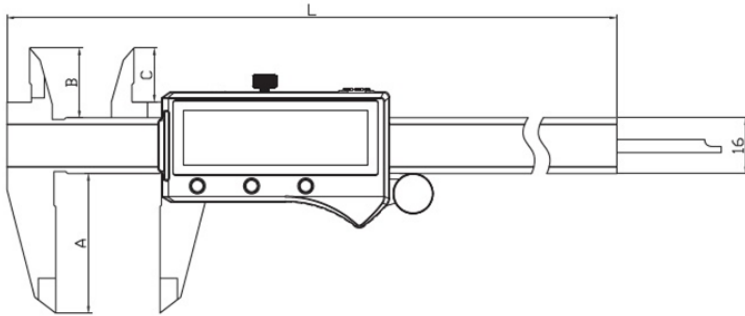

MW110-WIP

Digital Caliper

IP67

**Wireless
SPC**

	A(mm)	B(mm)	C(mm)	L(mm)
0-150mm	40	20	15.5	235
0-200mm	50	24	19.5	287
0-300mm	60	26	21.5	390

**Inductive
Measuring
System**

- Inductive measurement system
- IP67 Protection (No ingress of dust + full immersion for up to 30 minutes at depths between 15 cm and 1 metre)
- Wireless connectivity
- CR2032 Battery

Code No.	Range	Resolution	Accuracy (Tolerance)	Connectivity
MW110-15WIP	0-150mm/0-6"	0.01mm/0.0005"	0.02mm/0.001"	Wireless
MW110-20WIP	0-200mm/0-8"	0.01mm/0.0005"	0.03mm/0.0015"	Wireless
MW110-30WIP	0-300mm/0-6"	0.01mm/0.0005"	0.03mm/0.0015"	Wireless